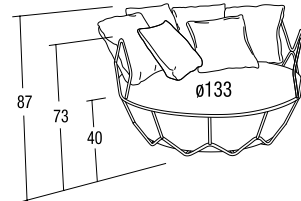

Article: **9882** | Collection: **Gravity**

Design: Technical Emotions
Product: Sofa
Sizes: **cm Ø133x87h (Ø52"x34"h)**
seat **cm 40h (16"h)**

FEATURES

Frame: 304 stainless steel
Polyester powder coating (Akzo Nobel)

Net weight unit 52
Gross weight 71
Unit per package 1
Package sizes cm 136x136x81h
Package sizes m³ 1,50
Stackable NO

FINISHINGS

UV, marine environment, scratch resistant

Champagne

Graphite

FABRICS

Different types of fabrics available in:
Acrylic - Polypropylene - Polyester - PVC
See the collection in the catalog and online.