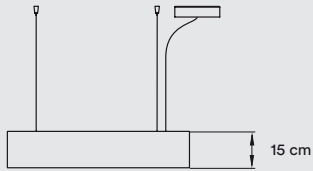

REF.

SPRO SM 21 LED DIM0-10V
SPRO SM 21 LED DIMDALI & DIMBT

LIGHT SOURCE

Class I

120 - 277V: Dimmable 0-10V & DALI
220-240V: Dimmable Bluetooth - BT

Driver:

Constant Current 1400mA

LED Integrated:

Led module 350mA
Energy class A⁺

3000K, CRI90, 48W, 50-60Hz

PACKAGING

Box Size: 95 × 92 × 48 cm - Wood crated for transport

Box Volume: 0,42 m³

Weight: Gross - 41,3 Kg | Net - 10,1 Kg

MATERIALS & COMPONENTS

Opaque Wood Shell

Wood Veneer Spirals

- White Acrylic Top Diffuser
Black is available if you want no upward light diffusion
- Transparent Acrylic Bottom Diffuser

Black Metal Canopy:

ø 17,6 cm - DIM0-10V & BT

ø 23,6 cm - DALI

4 Black Steel Cables: 2 m drop

Black Electrical Cable: 2 m drop

FINISHES

WOOD SHELL

21 Natural Cherry

WOOD VENEER SPIRALS

21 Natural Cherry