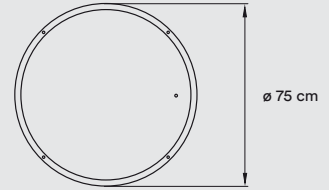

REF.

SPRO SM 21 LED DIM0-10V
SPRO SM 21 LED DIMDALI & DIMBT

LIGHT SOURCE

Class I

120 - 277V: Dimmable 0-10V & DALI
220-240V: Dimmable Bluetooth - BT

Driver:

Constant Current 1400mA

LED Integrated:

Led module 350mA
Energy class A⁺

3000K, CRI90, 48W, 50-60Hz

PACKAGING

Box Size: 95 × 92 × 48 cm - Wood crated for transport

Box Volume: 0,42 m³

Weight: Gross - 41,3 Kg | Net - 10,1 Kg

MATERIALS & COMPONENTS

Opaque Wood Shell

Wood Veneer Spirals

- White Acrylic Top Diffuser
Black is available if you want no upward light diffusion
- Transparent Acrylic Bottom Diffuser

Black Metal Canopy:

ø 17,6 cm - DIM0-10V & BT

ø 23,6 cm - DALI

4 Black Steel Cables: 2 m drop

Black Electrical Cable: 2 m drop

FINISHES

WOOD SHELL

21 Natural Cherry

WOOD VENEER SPIRALS

21 Natural Cherry