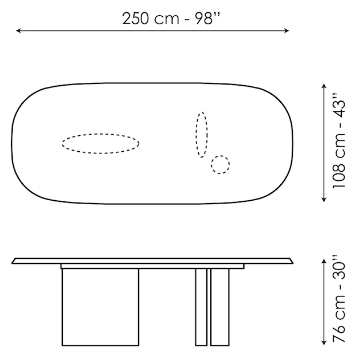

BONALDO

Padiglioni

Designer: **Alain Gilles**

The Padiglioni table by Alain Gilles draws its inspiration from the iconic Barcelona pavilion designed by Mies van der Rohe. The focal point of this table is the base which is made up of three asymmetrical elements, each with a particular shape and placed in an apparently random position in order to make the composition visually dynamic. It is precisely because of the asymmetrical character of the base that anyone who looks at it closely will notice, as they move around the table, that it changes its appearance depending on the angle from

which it is observed. The base is thus a significant part of the table, and accentuated by the top whose linear form with its tapered edge contrasts with the legs and completes the overall image. A story of skilfully achieved balances and contrasts that interact with each other, the Padiglioni asymmetrical dining table is the maximum expression both of Alain Gilles' creative ability and Bonaldo's production capability.

Data sheet

Width: 200cm
Depth: 104cm
Height: 76cm

Width: 250cm
Depth: 108cm
Height: 76cm

Width: 300cm
Depth: 118cm
Height: 76cm

Finishes

MONOMATERIAL - TOP AND BASE

Wood

Veneered wood
Brushed coal oak