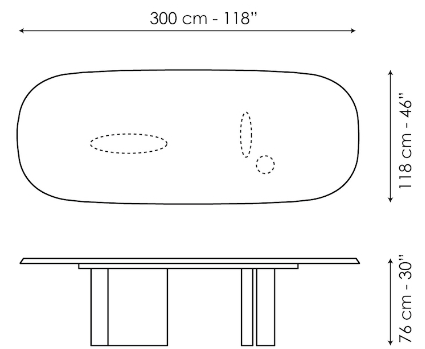

which it is observed. The base is thus a significant part of the table, and accentuated by the top whose linear form with its tapered edge contrasts with the legs and completes the overall image. A story of skilfully achieved balances and contrasts that interact with each other, the Padiglioni asymmetrical dining table is the maximum expression both of Alain Gilles' creative ability and Bonaldo's production capability.

Data sheet

Width: 200cm
Depth: 104cm
Height: 76cm

Width: 250cm
Depth: 108cm
Height: 76cm

Width: 300cm
Depth: 118cm
Height: 76cm

Finishes

MONOMATERIAL - TOP AND BASE

Wood

Veneered wood
Brushed coal oak