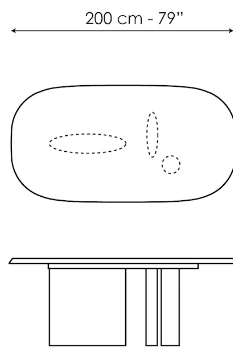

BONALDO

Padiglioni

Designer: **Alain Gilles**

The Padiglioni table by Alain Gilles draws its inspiration from the iconic Barcelona pavilion designed by Mies van der Rohe. The focal point of this table is the base which is made up of three asymmetrical elements, each with a particular shape and placed in an apparently random position in order to make the composition visually dynamic. It is precisely because of the asymmetrical character of the base that anyone who looks at it closely will notice, as they move around the table, that it changes its appearance depending on the angle from

which it is observed. The base is thus a significant part of the table, and accentuated by the top whose linear form with its tapered edge contrasts with the legs and completes the overall image. A story of skilfully achieved balances and contrasts that interact with each other, the Padiglioni asymmetrical dining table is the maximum expression both of Alain Gilles' creative ability and Bonaldo's production capability.

Data sheet

Width: 200cm
Depth: 104cm
Height: 76cm

Width: 250cm
Depth: 108cm
Height: 76cm

Width: 300cm
Depth: 118cm
Height: 76cm

Finishes

MONOMATERIAL - TOP AND BASE

Wood

Veneered wood
Brushed coal oak