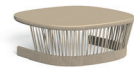

COFFEE TABLE BIG / CODE: CLITCB-C