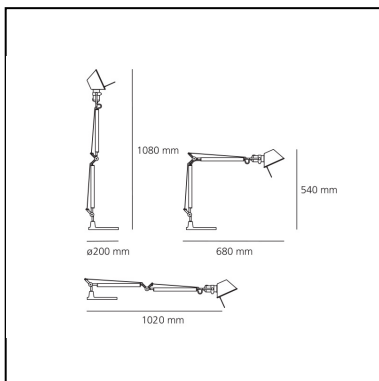

## LUMINAIRE

- Watt: **10,5W**
- Voltage: **220V-240V**
- Delivered lumens output: **615lm**
- CCT: **2700K**
- Efficiency: **58%**
- Efficacy: **61.49lm/W**
- CRI: **80**

## FEATURES

- Article Code: **A005920**
- Colour: **White**
- Installation: **Table**
- Material: **aluminium, steel**
- Series: **Design Collection**
- design by: **Michele De Lucchi, Giancarlo Fassina**

## DIMENSIONS

- Length: **cm 68**
- Height: **cm 54**
- Base Diameter: **cm 20**
- Max Extension Height: **cm 108**
- Max Extension Length: **cm 102**
- Impact Resistance: **N/D**
- Glow Wire Test: **N/D°**

## SOURCES NOT INCLUDED

- Category: **LED RETROFIT**
- Number: **1**
- Watt: **8W**
- Socket: **E27**

**Accessories**

Table clamp aluminium A004100

Table base ø cm. 20 - White A008620

Desk fixed support aluminium A004200